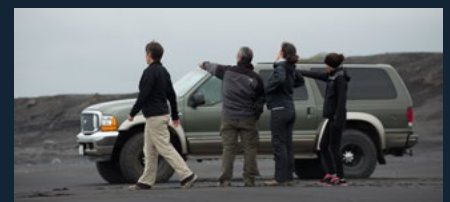

# Ford Excursion 38

BOREAL  
SUPER JEEP EXCURSIONS

The Ford Excursion 38 is in a league of its own. It boasts a spacious interior with seating for up to seven passengers with ample luggage space in the back. Modified with 38" tires will get it through most rivers and over highland roads while maintaining unsurpassed comfort on the longer travel legs. The perfect travel companion for the family or a small group.

#### Equipment:

- Guide speaker system
- High power stereo
- Four wheel drive
- 7,3 liter V8 Turbo Diesel

## About Boreal

Boreal is a reliable travel company specializing in 4x4 Super Jeep tours. We offer all kinds of adventurous excursions the whole year through, you just pick a theme: glacier, geology, geography, photography and more.

The Super Jeeps are of different sizes to meet your requirement. All according to group size and where the adventure brings us. We go by our quality standards religiously. This applies to our drivers/guides and vehicles.