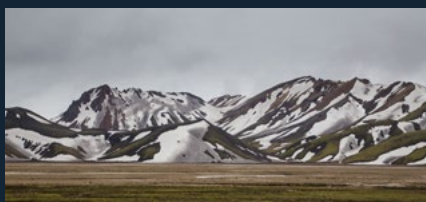

# Ford Excursion 38

BOREAL  
SUPER JEEP EXCURSIONS

The Ford Excursion 38 is in a league of its own. It boasts a spacious interior with seating for up to seven passengers with ample luggage space in the back. Modified with 38" tires will get it through most rivers and over highland roads while maintaining unsurpassed comfort on the longer travel legs. The perfect travel companion for the family or a small group.

## About Boreal

Boreal is a reliable travel company specializing in 4x4 Super Jeep tours. We offer all kinds of adventurous excursions the whole year through, you just pick a theme: glacier, geology, geography, photography and more.